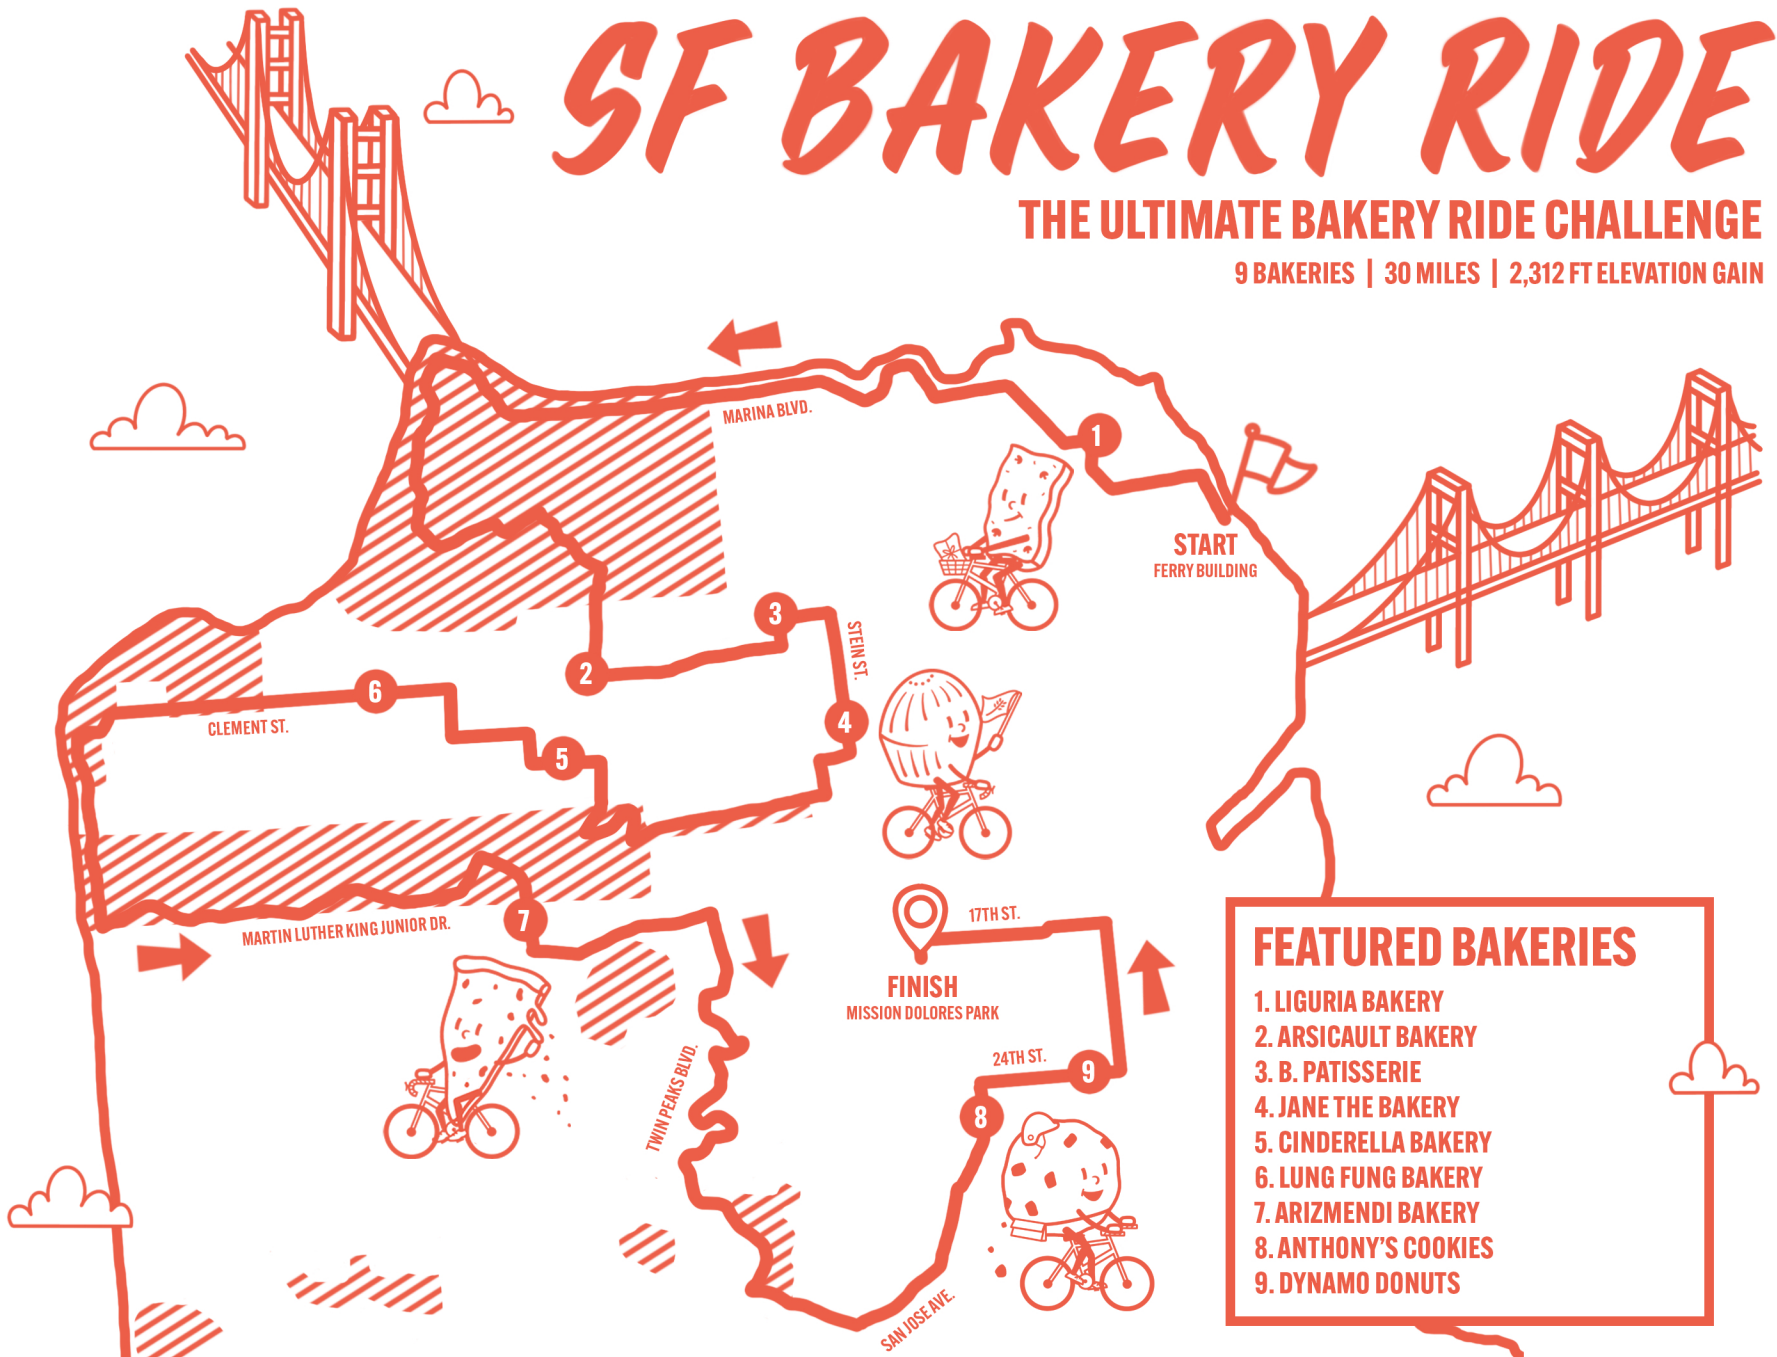

SF BAKERY RIDE

THE ULTIMATE BAKERY RIDE CHALLENGE

9 BAKERIES | 30 MILES | 2,312 FT ELEVATION GAIN

FEATURED BAKERIES

1. LIGURIA BAKERY
2. ARSICAULT BAKERY
3. B. PATISSERIE
4. JANE THE BAKERY
5. CINDERELLA BAKERY
6. LUNG FUNG BAKERY
7. ARIZMENDI BAKERY
8. ANTHONY'S COOKIES
9. DYNAMO DONUTS